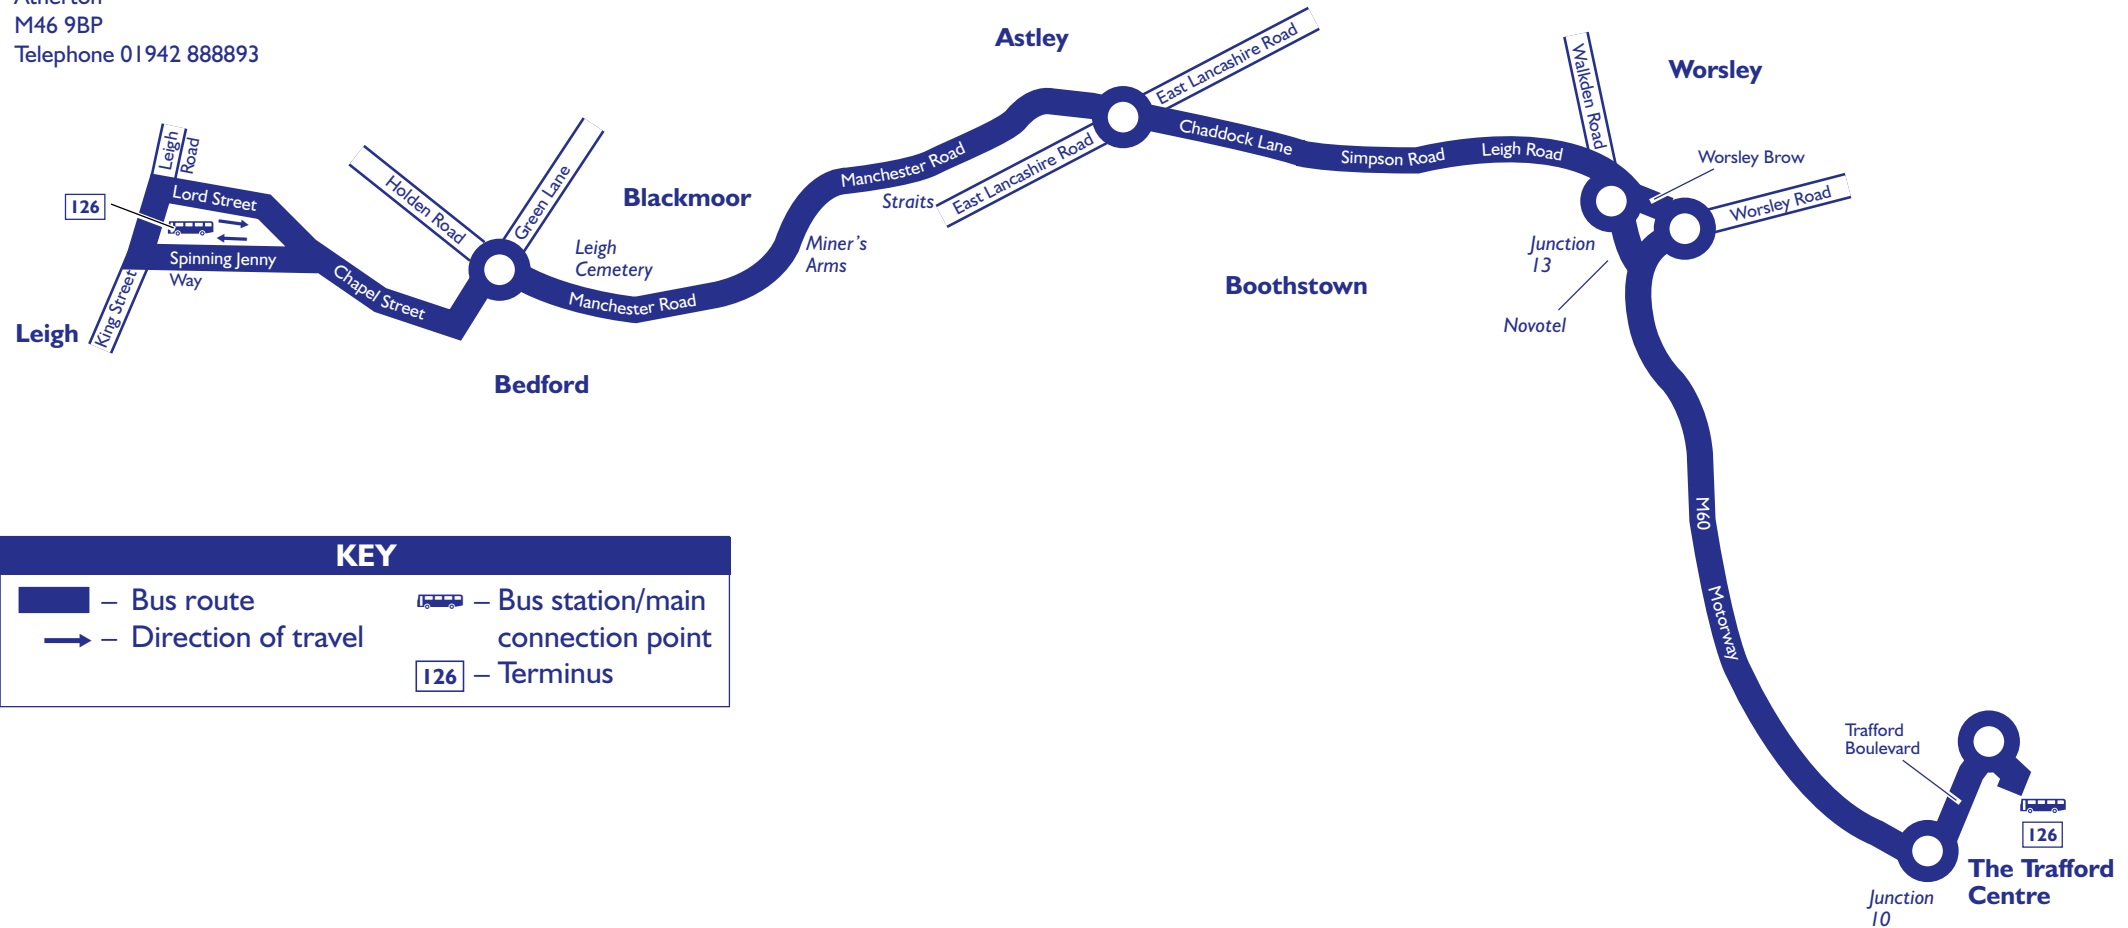

Connection points

Bus: Leigh bus station
The Trafford Centre bus station

Route plan for bus number

126

Buses run by

South Lancs Travel
Unit 22/23 Chanters Industrial Estate
Atherton
M46 9BP
Telephone 01942 888893

Contains Ordnance Survey data ©Crown copyright and database right 2010
©0100022610 Transport for Greater Manchester 2011
Transport for Greater Manchester uses reasonable endeavours to check the accuracy of information published and to publish changes to information in a timely manner. In no event will Transport for Greater Manchester be liable for any loss that may arise from this information being inaccurate.