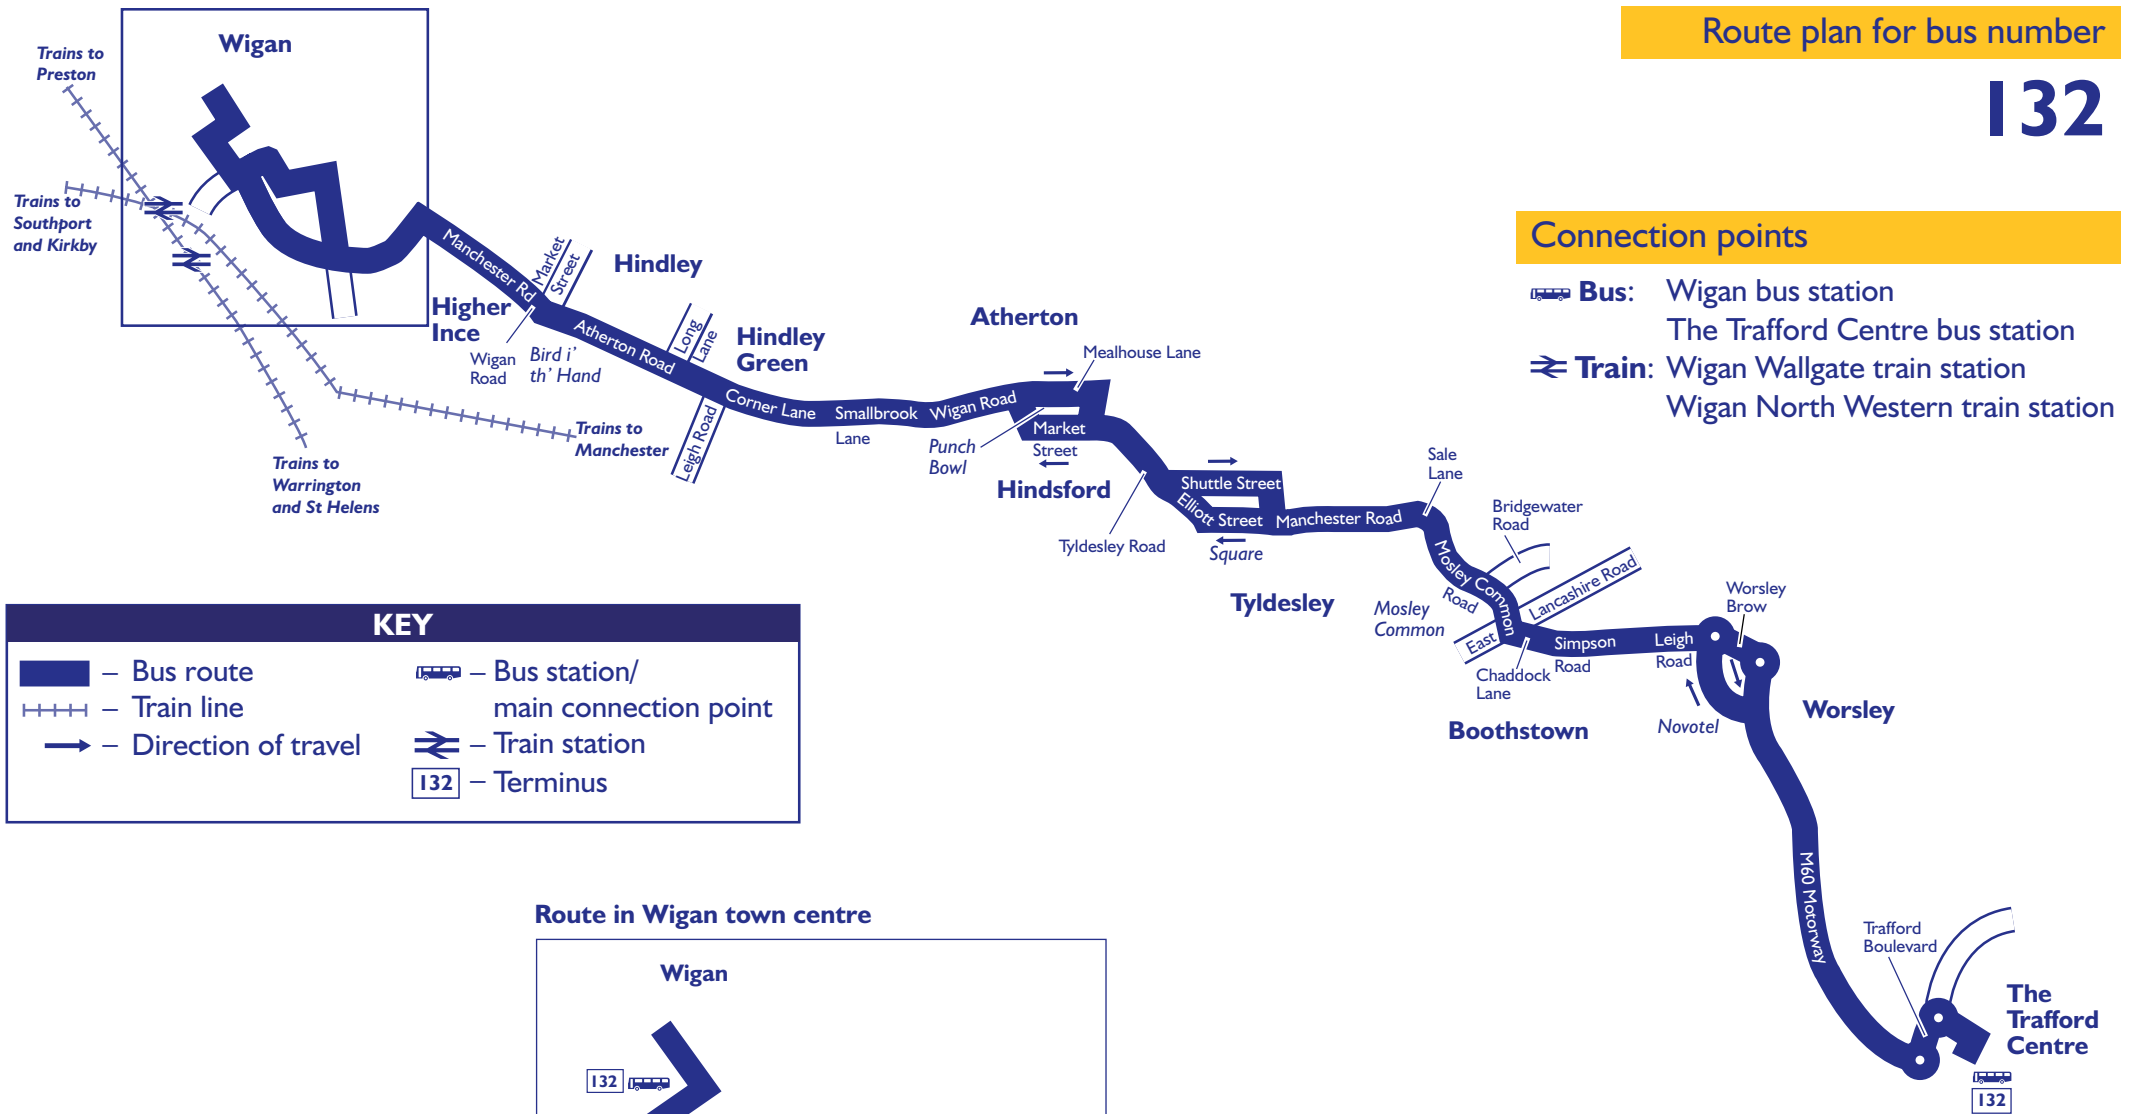

- **Website**
- **Bus Station poster**
- **Leaflet from outlets**

Using this timetable

Timetables show the direction of travel, bus numbers and the days of the week.

- Main stops on the route are listed on the left. Each journey reads down the page.
- Where no time is shown against a particular stop, the bus does not stop there on that journey.
- Check any symbols which are shown and the meanings at the bottom of the page.
- A route plan is also included in this leaflet.

Opening times of Travelshops in the area covered by this leaflet

Leigh Bus Station

Monday 9.30am to 1.15pm and 2pm to 5pm
 Tue to Thur 8.30am to 1.15pm and 2pm to 4pm
 Friday 7.30am to 11.15am and 12pm to 3pm
 Saturday 8.30am to 1.15pm and 2pm to 4pm
 Sunday* Closed

Wigan Bus Station

Mon to Sat 8.30am to 1.15pm and 2pm to 4pm
 Sunday* Closed

*Including public holidays

Connection points

- Bus:** Wigan bus station
The Trafford Centre bus station
- Train:** Wigan Wallgate train station
Wigan North Western train station

KEY	
	- Bus route
	- Train line
	- Direction of travel
	- Bus station/ main connection point
	- Train station
	- Terminus

Route in Wigan town centre

Buses run by

South Lancs Travel
 Unit 22/23 Chanters Industrial Estate
 Atherton
 M46 9BP
 Telephone 01942 888893