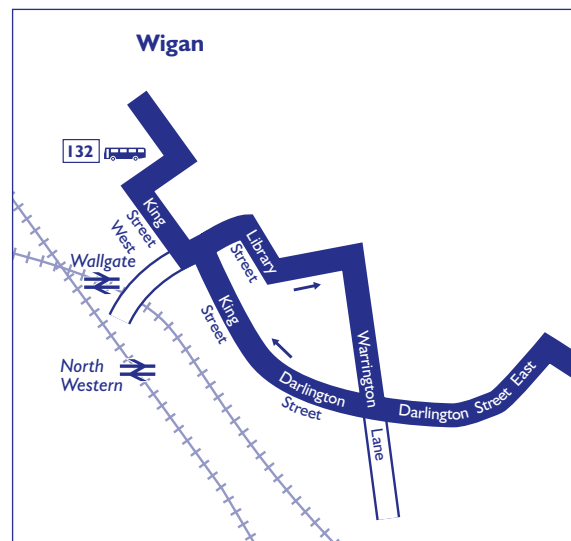

Opening times of Travelshops in the area covered by this leaflet

Leigh Bus Station

Monday 9.30am to 1.15pm and 2pm to 5pm
 Tue to Thur 8.30am to 1.15pm and 2pm to 4pm
 Friday 7.30am to 11.15am and 12pm to 3pm
 Saturday 8.30am to 1.15pm and 2pm to 4pm
 Sunday* Closed

Wigan Bus Station

Mon to Sat 8.30am to 1.15pm and 2pm to 4pm
 Sunday* Closed

*Including public holidays

Connection points

- Bus:** Wigan bus station
The Trafford Centre bus station
- Train:** Wigan Wallgate train station
Wigan North Western train station

KEY	
	- Bus route
	- Train line
	- Direction of travel
	- Bus station/ main connection point
	- Train station
	- Terminus

Route in Wigan town centre

Buses run by

South Lancs Travel
 Unit 22/23 Chanters Industrial Estate
 Atherton
 M46 9BP
 Telephone 01942 888893