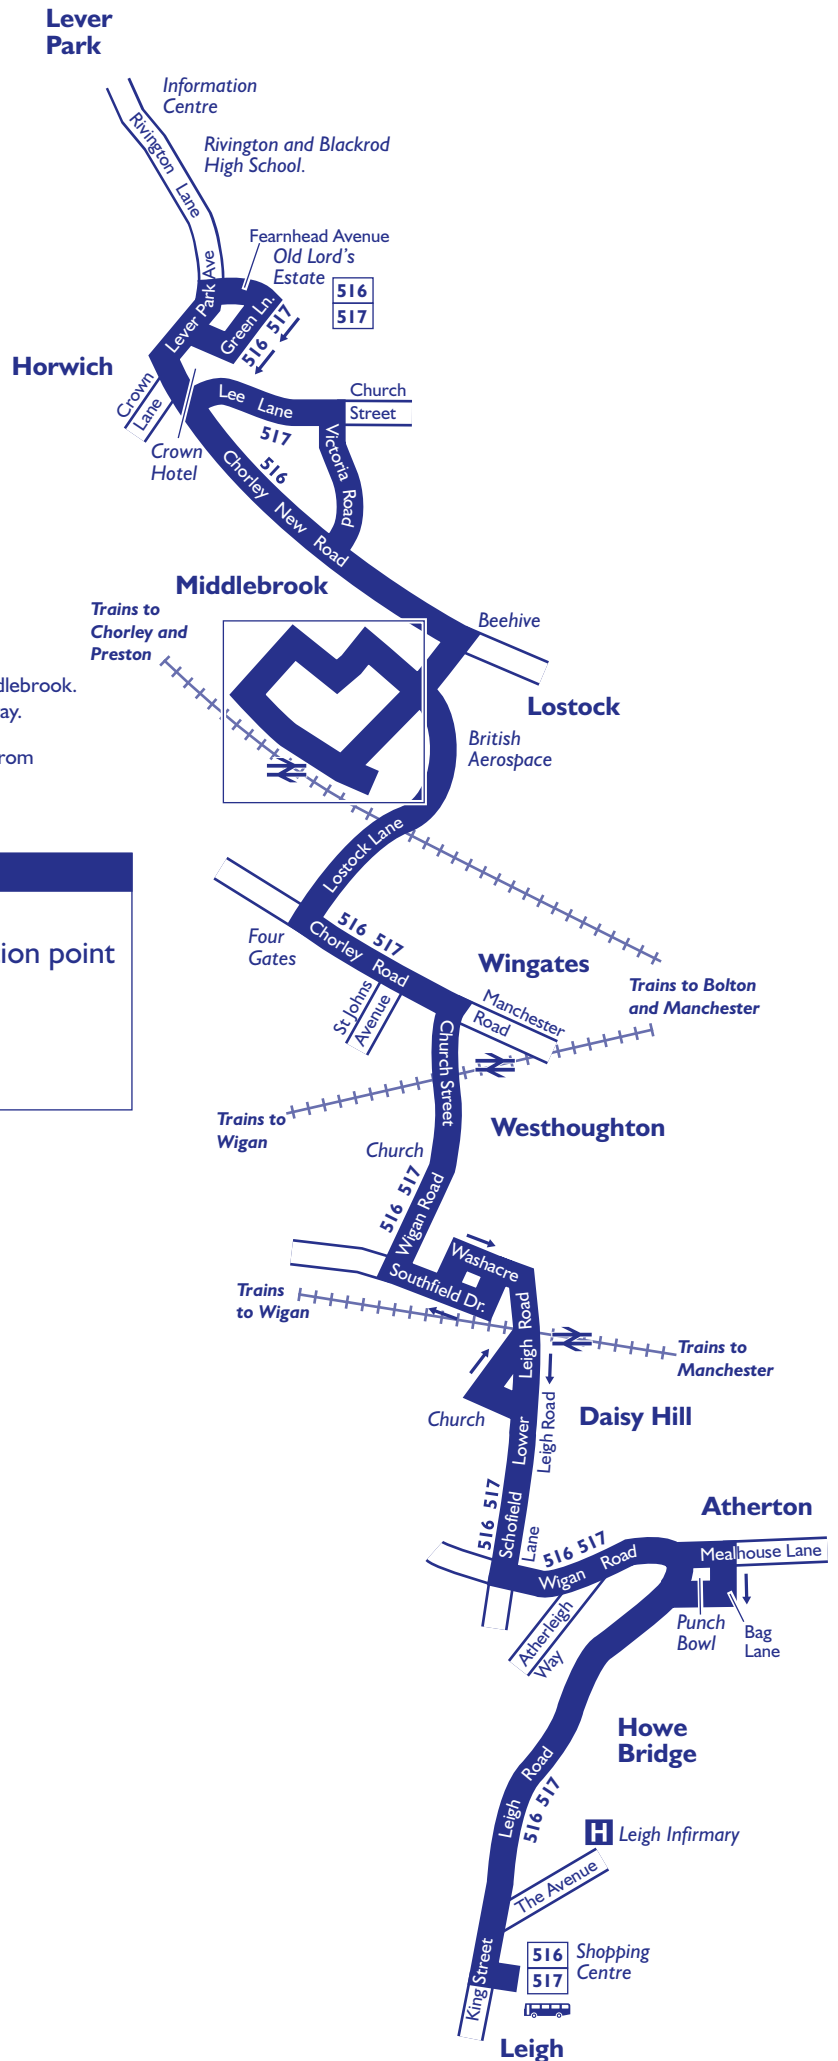

Buses run by

First Manchester Wallshaw Street Oldham OLI 3TR Telephone 0161 627 2929	Stagecoach North West 2nd Floor Broadacre House 15-20 Lowther Street Carlisle CA3 8DA Telephone 01228 597222
South Lancs Travel Unit 22/23 Chanters Industrial Estate Atherton M46 9BP Telephone 01942 888893	Strawberry 2 Lock Street St Helens WA9 1HS Telephone 01744 612856

Contains Ordnance Survey data ©Crown copyright and database right 2010
©0100022610 Transport for Greater Manchester 2011

Transport for Greater Manchester uses reasonable endeavours to check the accuracy of information published and to publish changes to information in a timely manner. In no event will Transport for Greater Manchester be liable for any loss that may arise from this information being inaccurate.