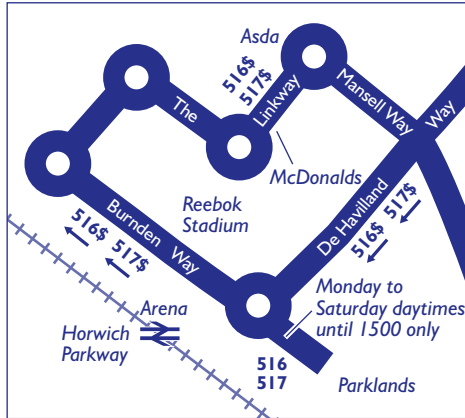

Opening times of Travelshops in the area covered by this leaflet

Leigh Bus Station

Monday	9.30am to 1.15pm and 2pm to 5pm
Tue to Thur	8.30am to 1.15pm and 2pm to 4pm
Friday	7.30am to 11.15am and 12pm to 3pm
Saturday	8.30am to 1.15pm and 2pm to 4pm
Sunday*	Closed

*Including public holidays

Route plan for bus numbers

516 517

Routes in Middlebrook

\$ – Most Monday to Saturday daytime journeys run clockwise around Middlebrook. At other times buses run to/from Asda via Mansell Way and The Linkway.

On Matchdays at Reebok Stadium buses do **not** run via Bolton Arena from one hour before kick-off until one hour after the match finishes.

Connection points

- Bus:** Leigh bus station
- Train:** Daisy Hill train station
Westhoughton train station
Horwich Parkway train station

Leigh — Westhoughton — Middlebrook — Horwich via Chorley New Road

516

Sundays and Public Holidays*

Leigh, Bus Station	516		516		516		516		516		516	
	0940	1040	1540	1640	1740	1840	1940	2040	2140	2240		
Atherton, Punch Bowl	0948	1048	1548	1648	1748	1848	1948	2048	2148	2248		
Daisy Hill, Church	0953	1053	1553	1653	1753	1854	1954	2054	2154	2254		
Westhoughton, Washacre	0956	1056	1556	1656	1756	1857	1957	2057	2157	2257		
Wingates, St John's Avenue	1004	1104	1604	1704	1804	1903	2003	2103	2203			
Middlebrook, Asda	1013†	1113†	1613†	1713+	1813†	1911+	2011+	2111+	2211+			
Horwich, Lever Park Avenue	1024	1124	1624	1724	1824	1919	2019	2119	2219			
Horwich, Old Lord's Estate						1923	2023	2123	2223			